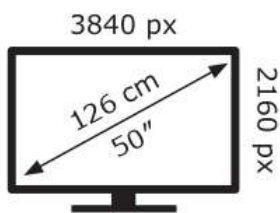

ENERG

LG Electronics

50QNED87A6D

60 kWh/1000h

ABCDEF**G**

90 kWh/1000h

2019/2013

ENERG