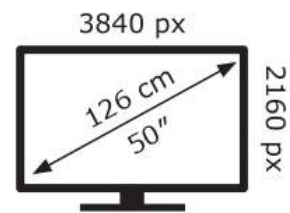

LG Electronics

50QNED87A6D

60 kWh/1000h

ABCDEF**G**

90 kWh/1000h

2019/2013